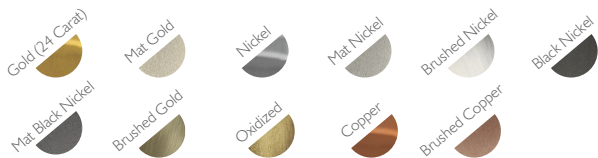

Number: 10 Type: 40W max | E14

CRYSTAL | Swarovski

Bobech: Asfour

Color: Crystal

PACKING

Dimension: 108x108x82cm

OTHER VERSIONS

Reference: 5141.12

Height: 83 cm Diameter: 120 cm

METAL FINISHING

Lacquered \\ Shine or mat \\ All RAL colours available

CRYSTAL INFORMATION

Under Request

 - Products manufactured according to the European norm of security EN 60 598-1.